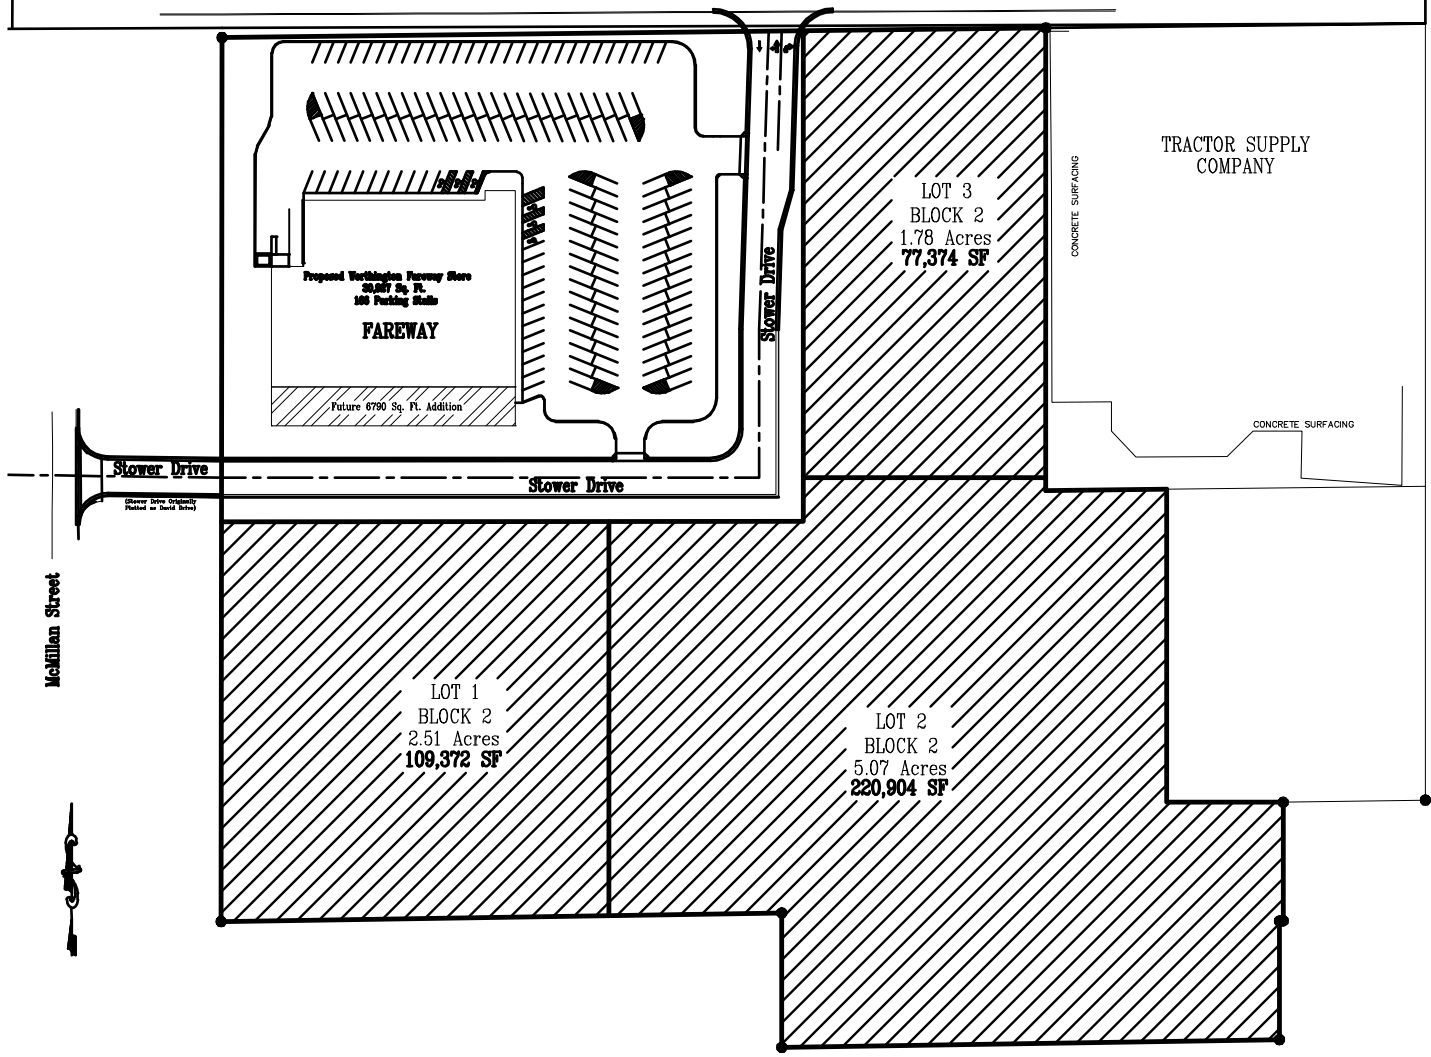

Ryan's Road

TRACTOR SUPPLY COMPANY

VICINITY MAP

SEC. 14, T. 102 N., R. 40 W.

**OWNER**  
 Fareway Stores, Inc.  
 2800 E. 6th Street  
 Boone, IA 50006

**CONTACT**  
 Fareway Stores, Inc.  
 Pat Hagan, Treasurer  
 (515) 489-6288 Ext. 118