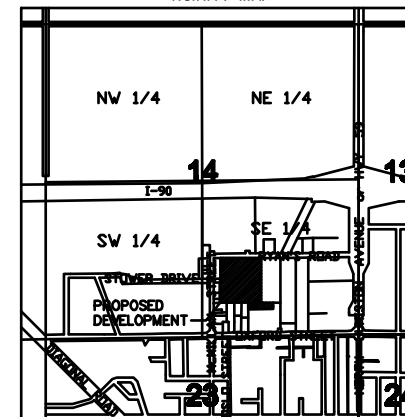

Ryan's Road

TRACTOR SUPPLY COMPANY

VICINITY MAP

SEC. 14, T. 102 N., R. 40 W.

**OWNER**  
 Fareway Stores, Inc.  
 2800 E. 6th Street  
 Boone, IA 50006

**CONTACT**  
 Fareway Stores, Inc.  
 Pat Hagan, Treasurer  
 (515) 489-6288 Ext. 118